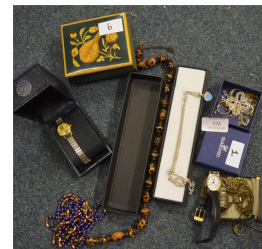

124   A collection of costume jewellery.